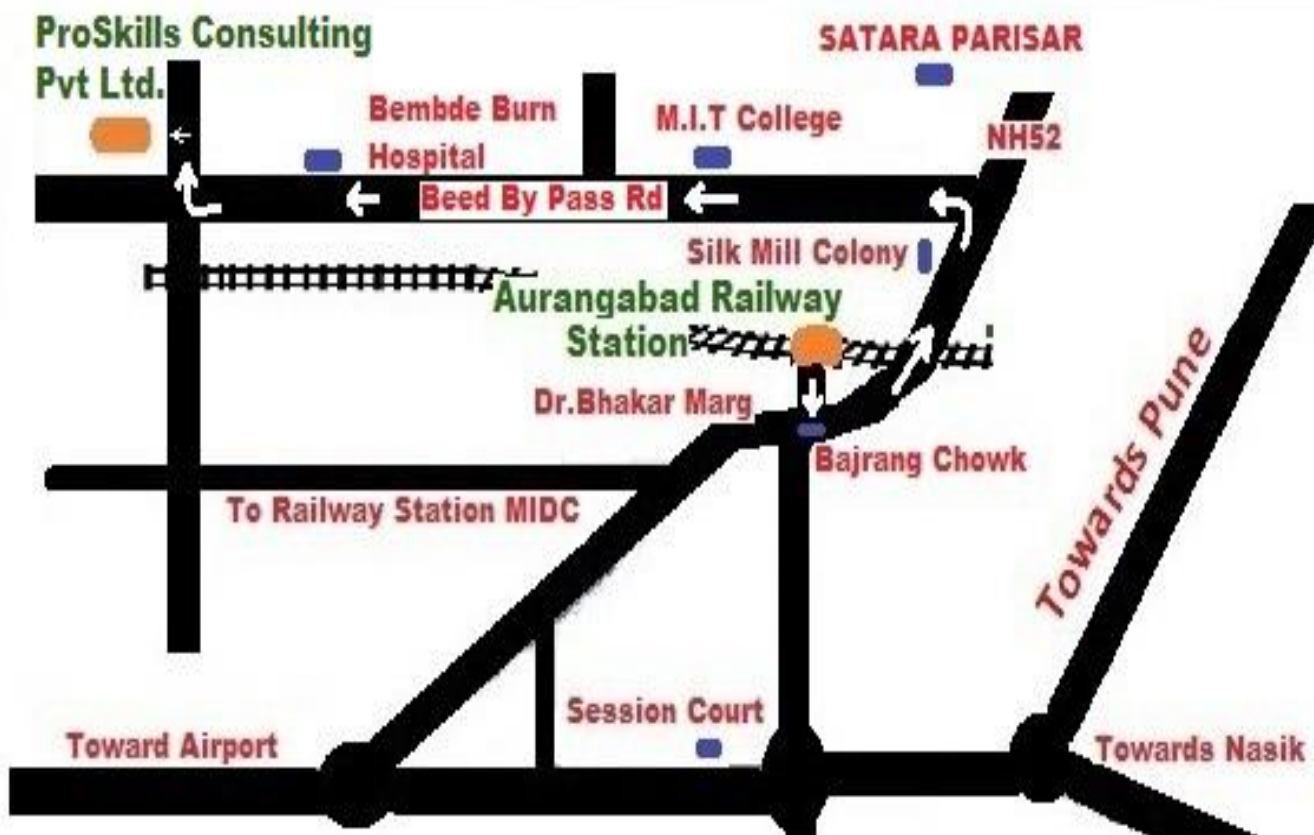

Aurangabad, Maharashtra

ProSkills Consulting Pvt. Ltd.

Plot No 3, Galaxy Corner, 3rd Floor, At Renuka Mata Mandir Kaman, Above Me & Mummy Hospital, Beed By Pass Road Satara Parisar, Aurangabad 431001

Route Direction:

- Head on Dr.Bhapkar Mark towards NH52.
- At Bajrang Chowk, continue onto NH52.
- Turn left onto Beed By Pass Rd.
- Continue to Beed by Pass Rd pass by M.I.T College
- Continue to Beed by Pass Rd pass by Bembde Burn Hospital.
- Turn right.
- Destination will be on the left.